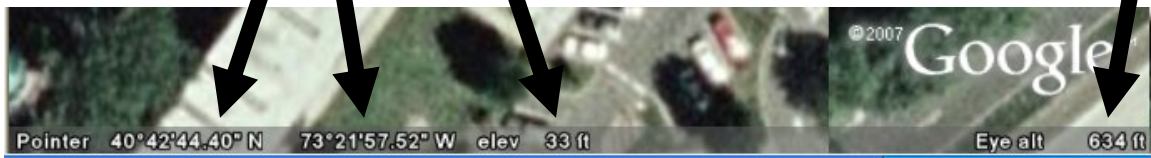

3. Zoom into your neighborhood so that your “Eye alt” is between 600 to 1200 ft. The Eye alt is located on the lower right hand corner of the screen.
4. Position your mouse pointer over your house on the map and record the latitude, longitude and elevation of your home. This information is found on the bottom middle portion of your screen.